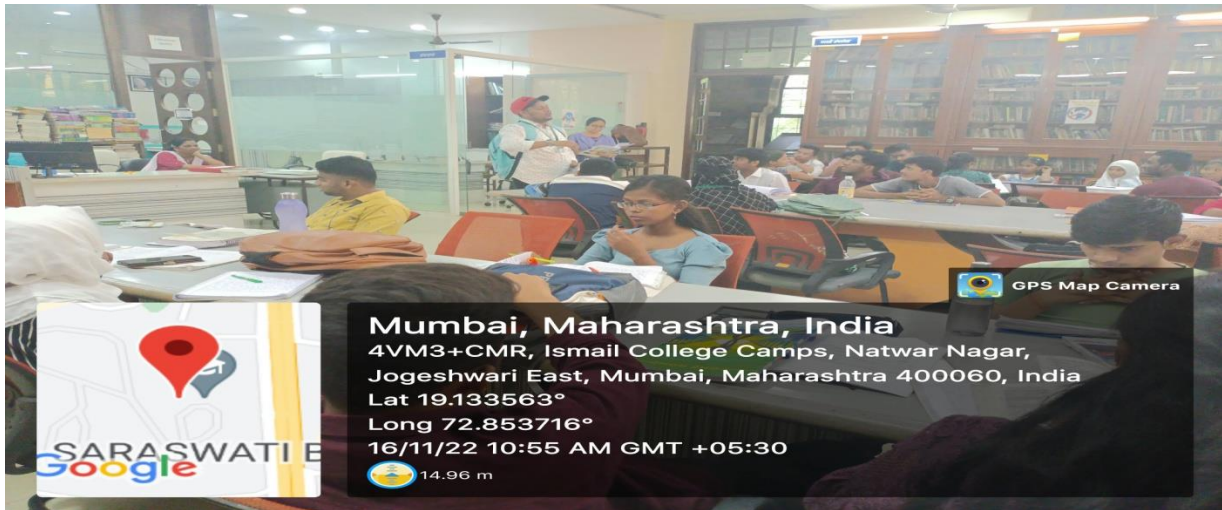

Mumbai, Maharashtra, India
4VM3+CMR, Ismail College Camps, Natwar Nagar,
Jogeshwari East, Mumbai, Maharashtra 400060, India
Lat 19.133563°
Long 72.853716°
16/11/22 10:55 AM GMT +05:30