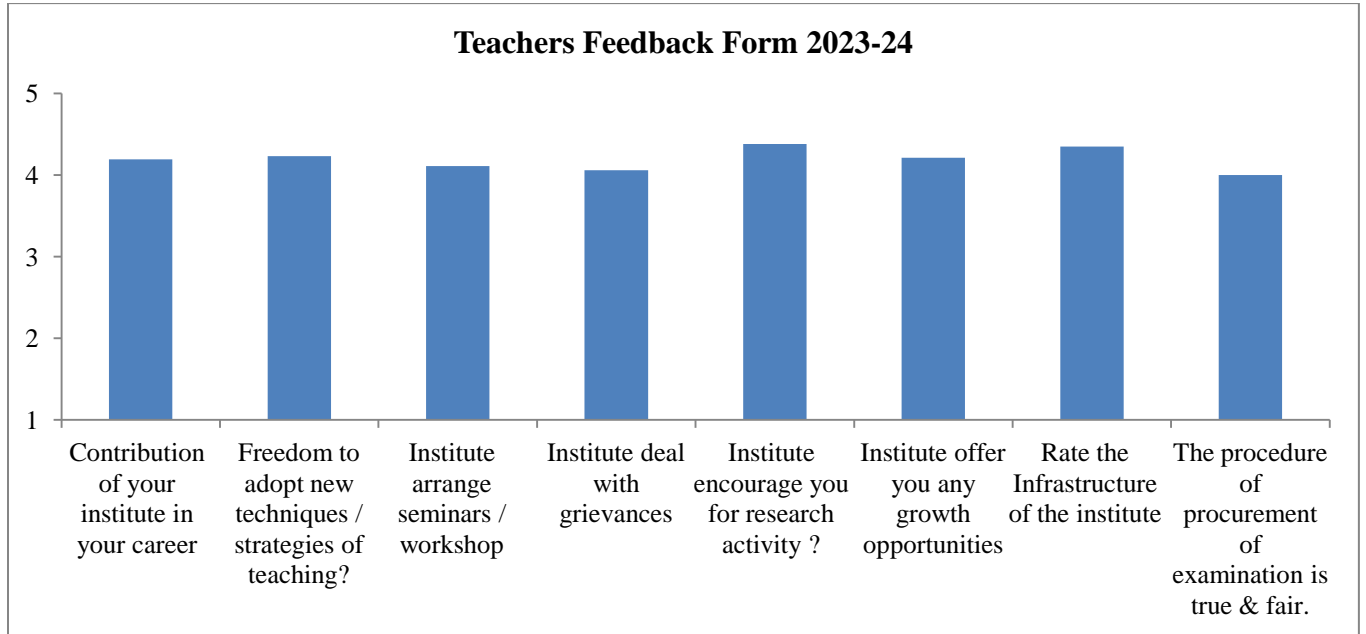

Government of Maharashtra
ISMAIL YUSUF COLLEGE OF ARTS, SCIENCE & COMMERCE
(Affiliated to University of Mumbai)

Jogeshwari Station Road, Jogeshwari - East, Mumbai - 400 060
Email: principaliyc@rediffmail.com

Website: www.ismailyusufcollege.in

Above chart is based on quantitative response received with “1” being poor to “5” being excellent and contains the average of the total points.