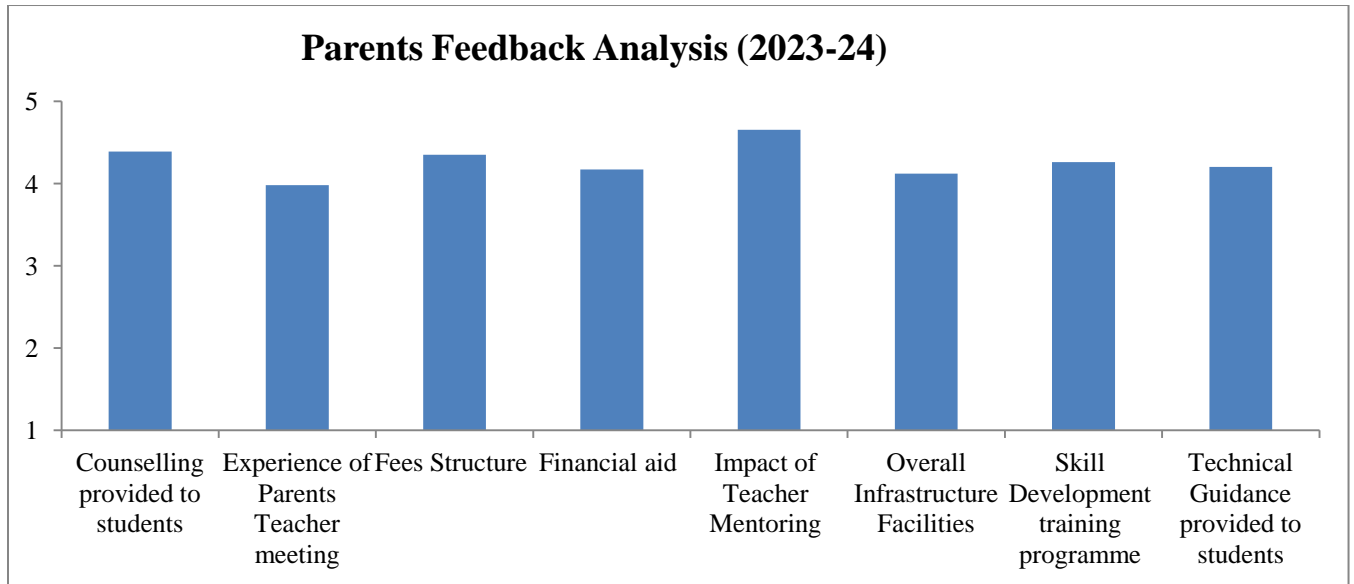

Government of Maharashtra
ISMAIL YUSUF COLLEGE OF ARTS, SCIENCE & COMMERCE
(Affiliated to University of Mumbai)

Jogeshwari Station Road, Jogeshwari - East, Mumbai - 400 060
Email: principaliyc@rediffmail.com Website: www.ismailyusufcollege.in

Above chart is based on quantitative response received with “1” being poor to “5” being excellent and contains the average of the total points.