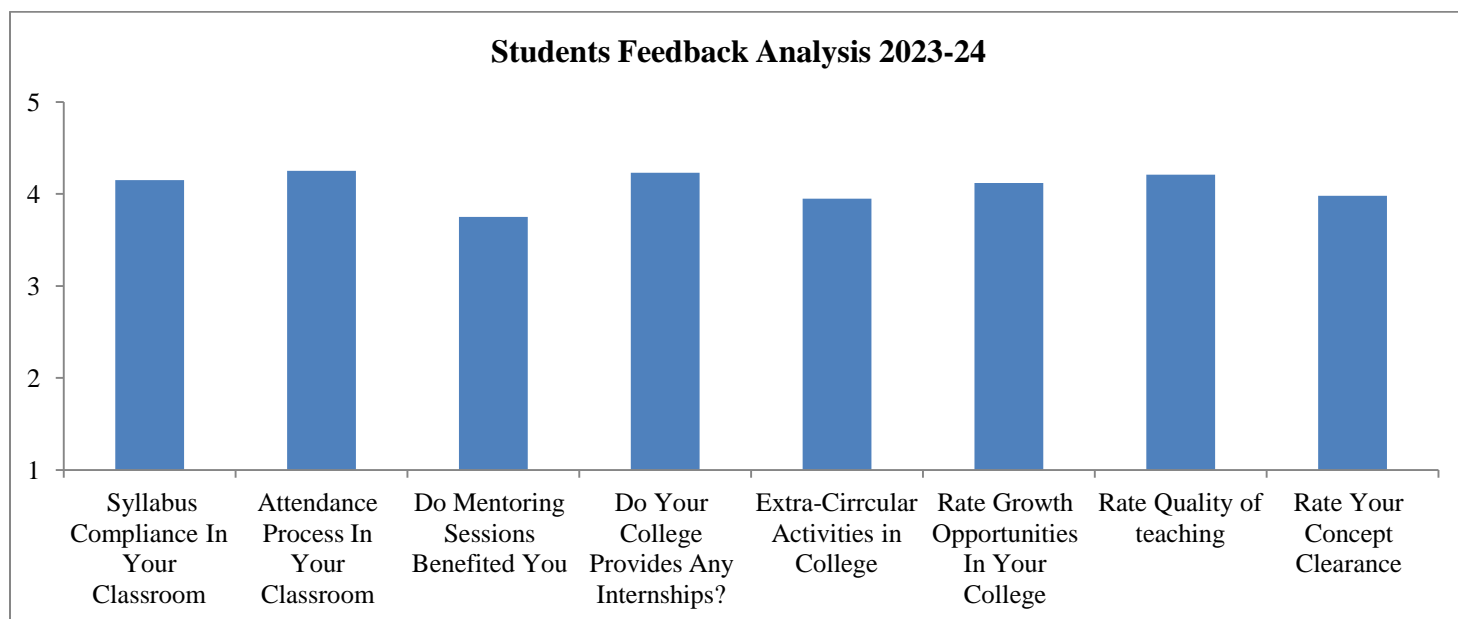

Website: www.ismailyusufcollege.in

Feedback Analysis 2023-24

Feedback Mechanism:

- Feedback from all stakeholders is collected through both online and offline surveys both at College (IQAC) and Departmental level.
- The collected feedback is discussed during departmental meetings.
- The feedback analysis is placed for discussion during IQAC meetings and reviewed by the Principal and accordingly action is taken.