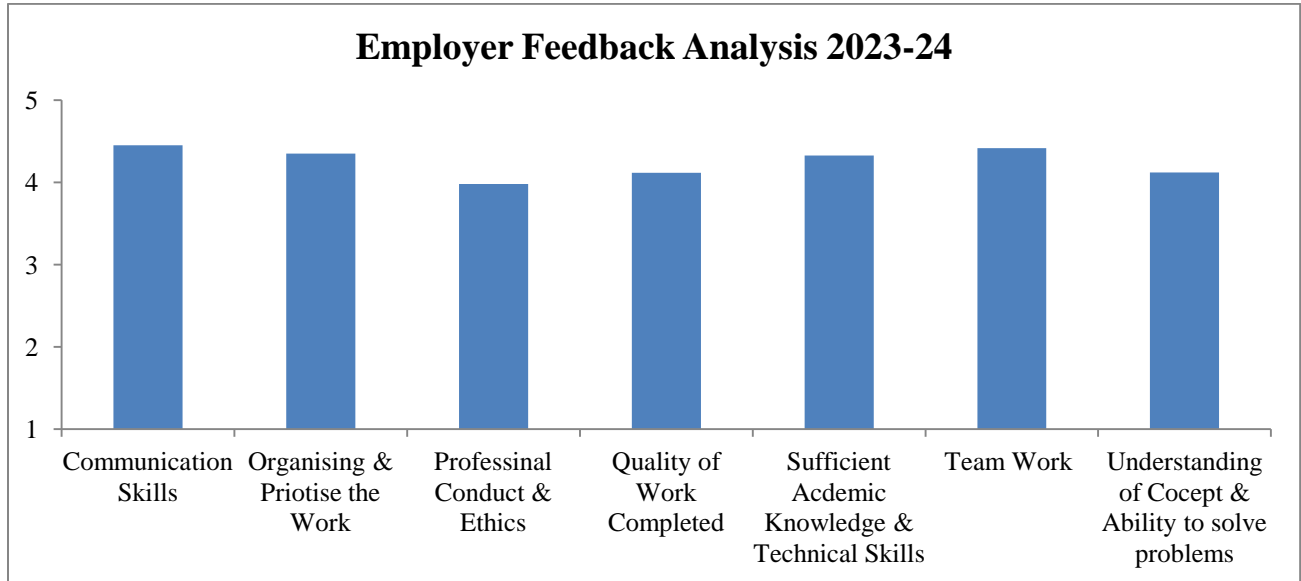

Government of Maharashtra
ISMAIL YUSUF COLLEGE OF ARTS, SCIENCE & COMMERCE
(Affiliated to University of Mumbai)

Jogeshwari Station Road, Jogeshwari - East, Mumbai - 400 060
Email: principaliyc@rediffmail.com

Website: www.ismailyusufcollege.in

Above chart is based on quantitative response received with “1” being poor to “5” being excellent and contains the average of the total points.