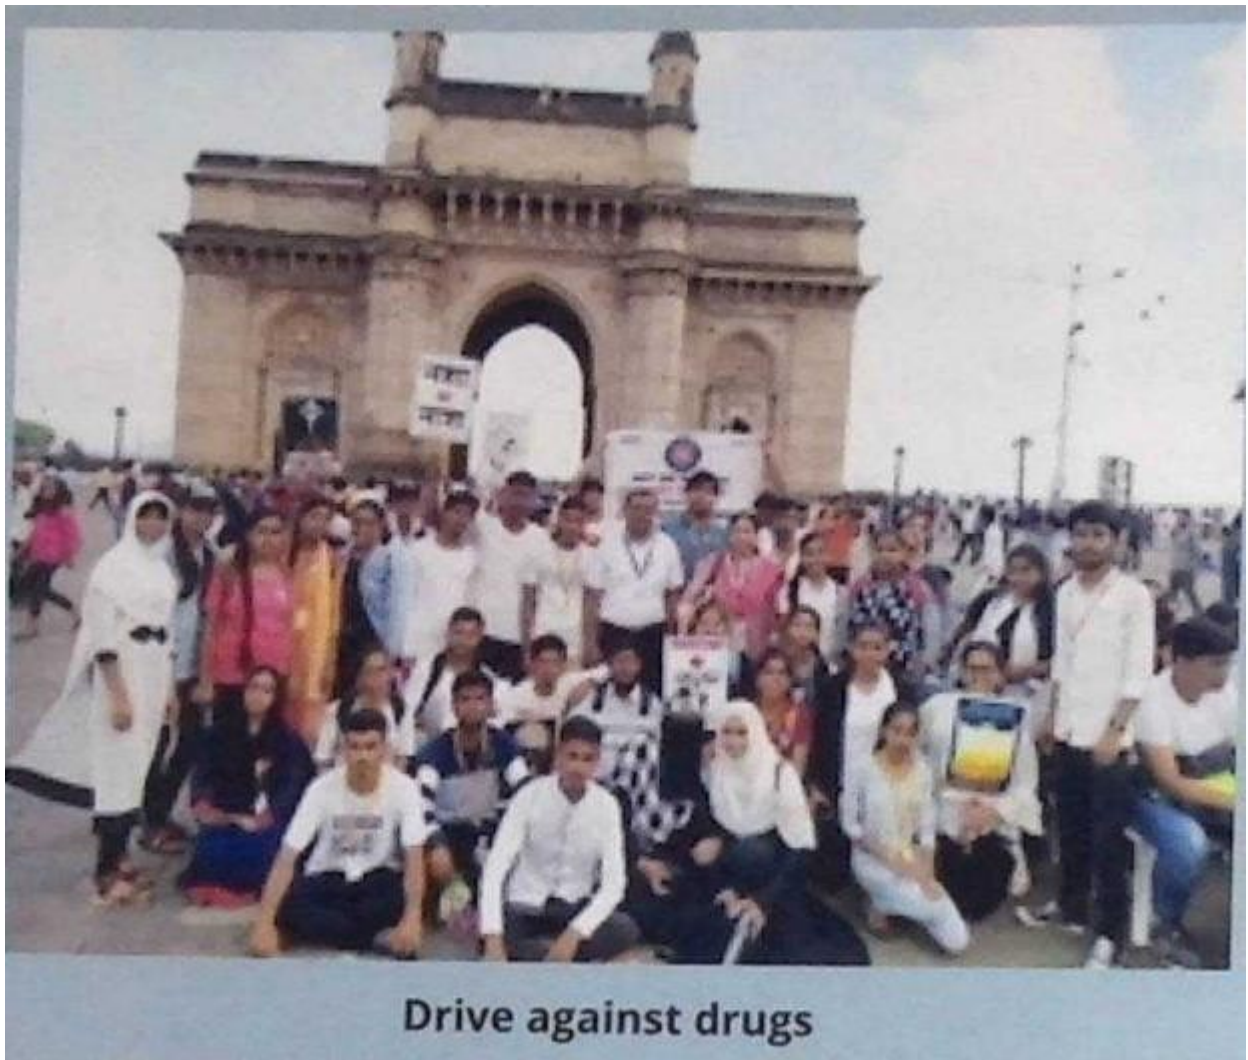

Date: 01.10.2019

Addiction Rally at Natwar Nagar, Jogeshwari conducted by NSS Unit of Ismail Yusuf College under the guidance of Prof. Dr. Shahina Khan

SD Wauhal
PRINCIPAL
Government of Maharashtra's
Ismail Yusuf College of
Arts, Science & Commerce.
Jogeshwari (East), Mumbai - 400 060