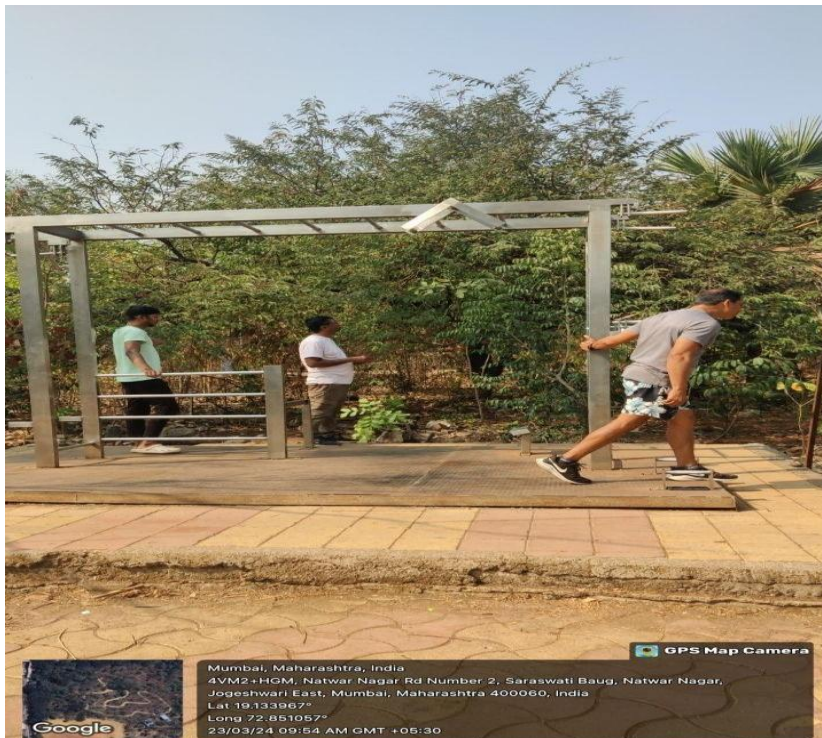

Website: www.ismailyusufcollege.in

JOGGING TRACK

(400 Metres)

Mumbai, Maharashtra, India
4VM2+HGM, Natwar Nagar Rd Number 2, Saraswati Baug, Natwar Nagar,
Jogeshwari East, Mumbai, Maharashtra 400060, India
Lat 19.133962°
Long 72.851057°
23/03/24 09:54 AM GMT +05:30