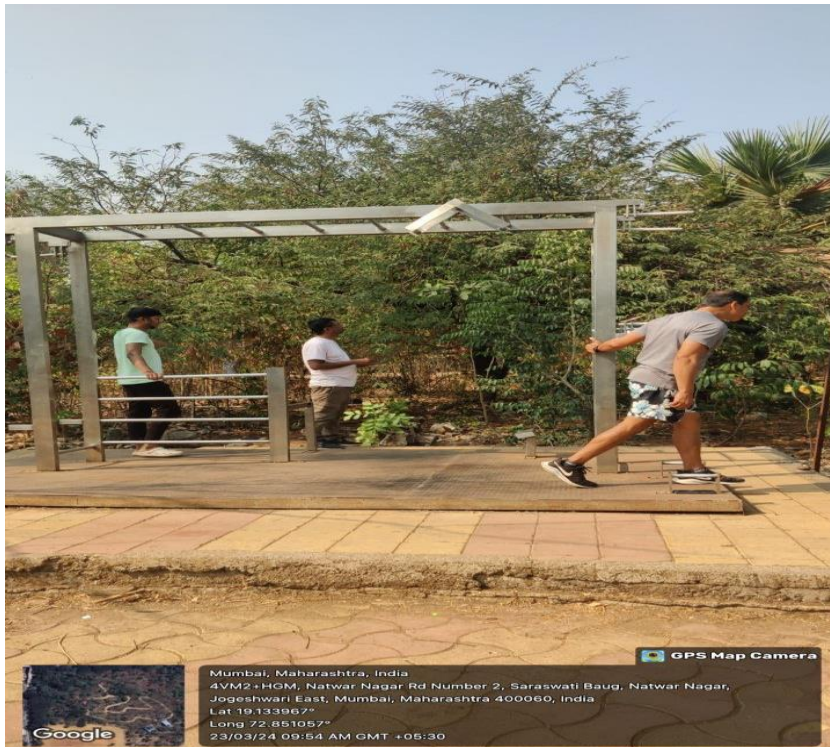

JOGGING TRACK
(400 Metres)

GPS Map Camera

Mumbai, Maharashtra, India
4VM2+HGM, Natwar Nagar Rd Number 2, Saraswati Baug, Natwar Nagar,
Jogeshwari East, Mumbai, Maharashtra 400060, India
Lat 19.13448°
Long 72.850992°
23/03/24 09:53 AM GMT +05:30