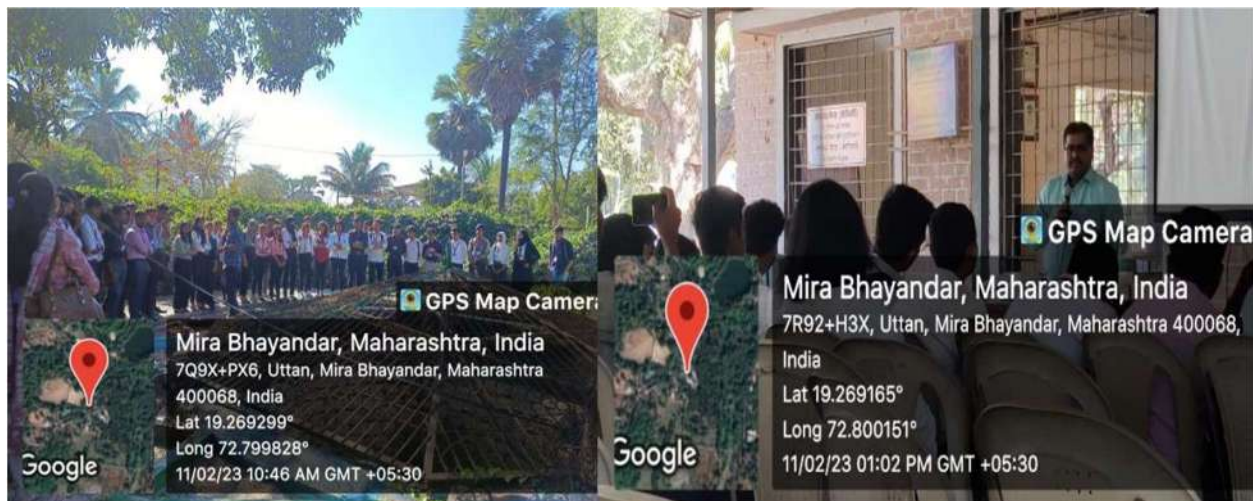

Government of Maharashtra
ISMAIL YUSUF COLLEGE OF ARTS, SCIENCE & COMMERCE
(Affiliated to University of Mumbai)

Jogeshwari Station Road, Jogeshwari - East, Mumbai - 400 060

Email: principaliyc@rediffmail.com

Website: www.ismailyusufcollege.in

Industrial Visit to Keshav Shruti

On February 11, 2023, BAF and BMS students participated in an industrial visit to Keshav Shruti. The visit aimed to provide students with practical insights into industry operations and enhance their understanding of real-world business environments. During the visit, students toured the facilities of Keshav Shruti, a leading organization in its sector. They observed various production processes, from initial stages to final output, and interacted with key personnel. This hands-on experience allowed them to see theoretical concepts in action and understand industry practices.

The visit included a detailed presentation on the company's operational strategies, market challenges, and innovative practices. Students also had the opportunity to ask questions and engage in discussions, gaining valuable insights into the business world.

PRINCIPAL
Government of Maharashtra's
Ismail Yusuf College of
Arts, Science & Commerce.
Jogeshwari (East), Mumbai - 400 060