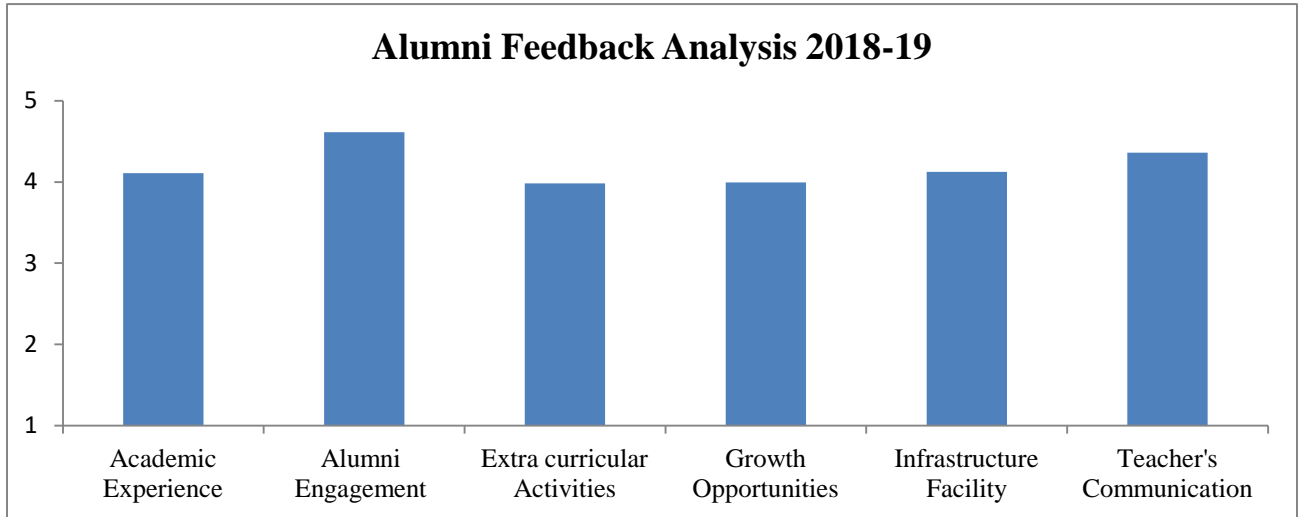

Government of Maharashtra
ISMAIL YUSUF COLLEGE OF ARTS, SCIENCE & COMMERCE
(Affiliated to University of Mumbai)

Jogeshwari Station Road, Jogeshwari - East, Mumbai - 400 060
Email: principaliyc@rediffmail.com

Website: www.ismailyusufcollege.in

Above chart is based on quantitative response received with “1” being poor to “5” being excellent and contains the average of the total points.

PRINCIPAL
Government of Maharashtra's
Ismail Yusuf College of
Arts, Science & Commerce.
Jogeshwari (East), Mumbai - 400 060