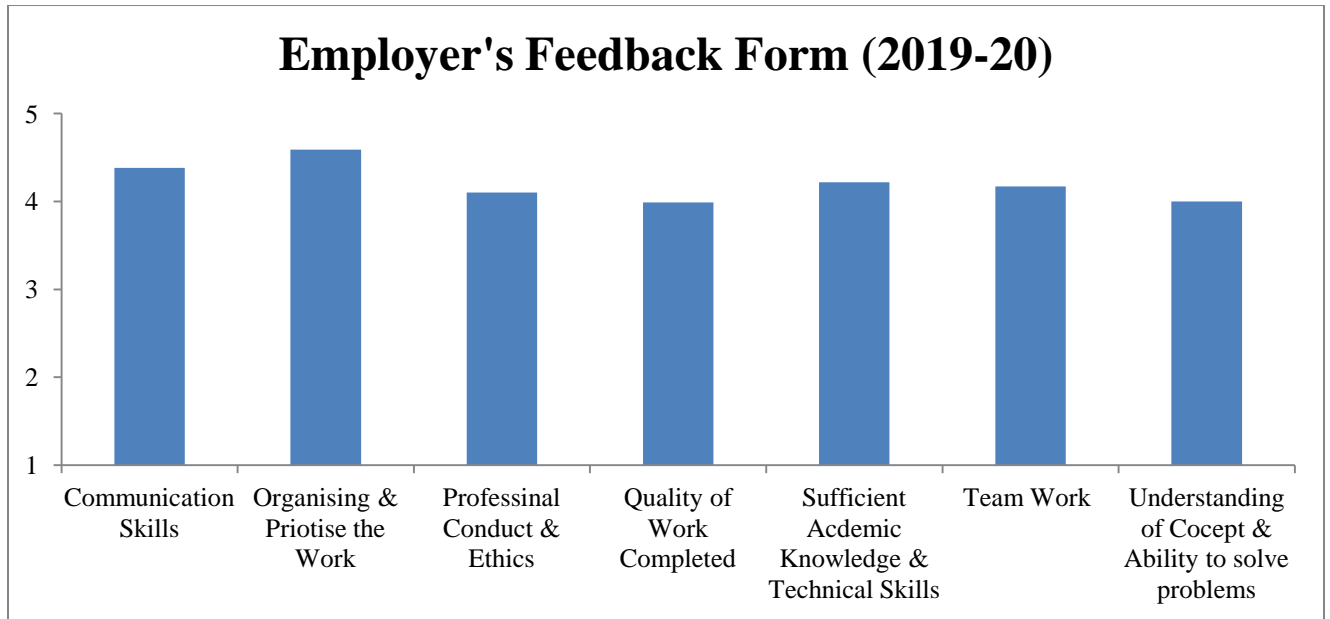

Government of Maharashtra
ISMAIL YUSUF COLLEGE OF ARTS, SCIENCE & COMMERCE
(Affiliated to University of Mumbai)

Jogeshwari Station Road, Jogeshwari - East, Mumbai - 400 060
Email: principaliyc@rediffmail.com

Website: www.ismailyusufcollege.in

Above chart is based on quantitative response received with "1" being poor to "5" being excellent and contains the average of the total points.

PRINCIPAL
Government of Maharashtra's
Ismail Yusuf College of
Arts, Science & Commerce.
Jogeshwari (East), Mumbai - 400 060