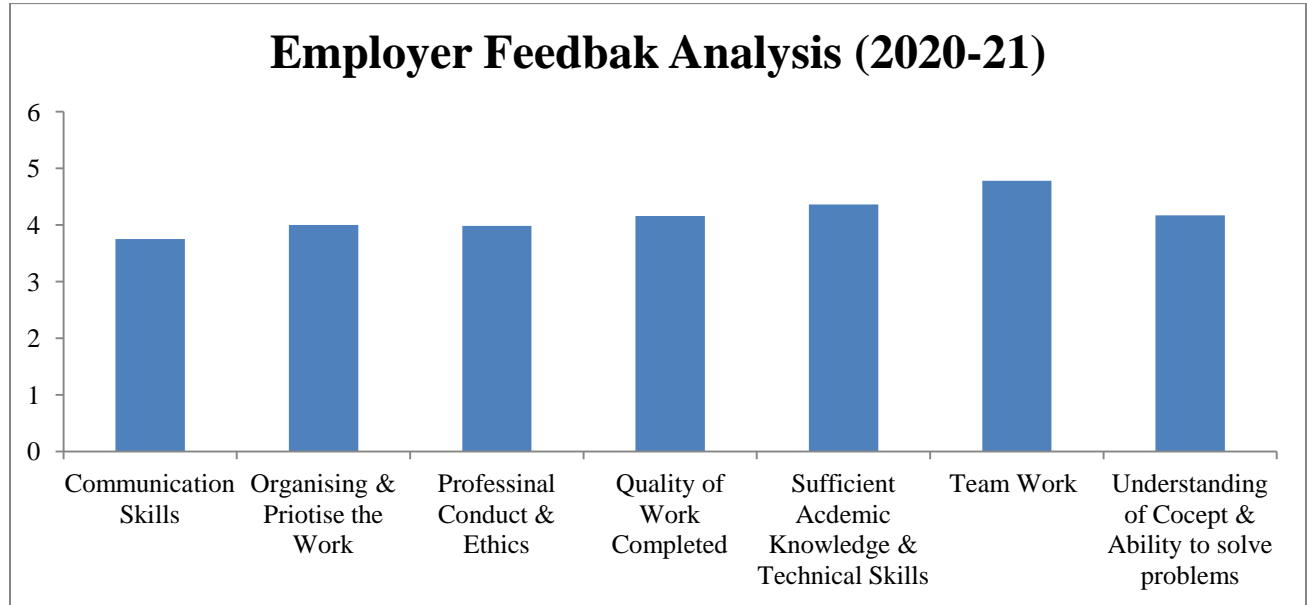

Government of Maharashtra
ISMAIL YUSUF COLLEGE OF ARTS, SCIENCE & COMMERCE
(Affiliated to University of Mumbai)

Jogeshwari Station Road, Jogeshwari - East, Mumbai - 400 060
Email: principaliyc@rediffmail.com Website: www.ismailyusufcollege.in

Above chart is based on quantitative response received with “1” being poor to “5” being excellent and contains the average of the total points.

PRINCIPAL
Government of Maharashtra's
Ismail Yusuf College of
Arts, Science & Commerce.
Jogeshwari (East), Mumbai - 400 060