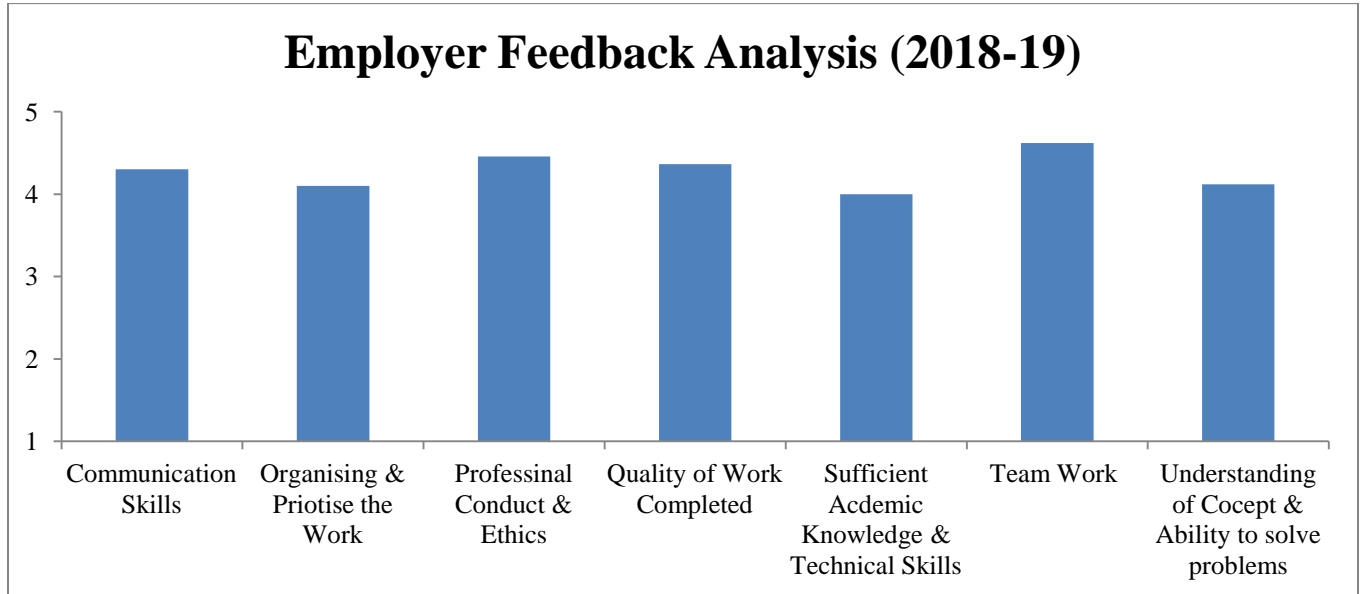

Government of Maharashtra
ISMAIL YUSUF COLLEGE OF ARTS, SCIENCE & COMMERCE
(Affiliated to University of Mumbai)

Jogeshwari Station Road, Jogeshwari - East, Mumbai - 400 060
Email: principaliyc@rediffmail.com

Website: www.ismailyusufcollege.in

Above chart is based on quantitative response received with “1” being poor to “5” being excellent and contains the average of the total points.

PRINCIPAL
Government of Maharashtra's
Ismail Yusuf College of
Arts, Science & Commerce.
Jogeshwari (East), Mumbai - 400 060