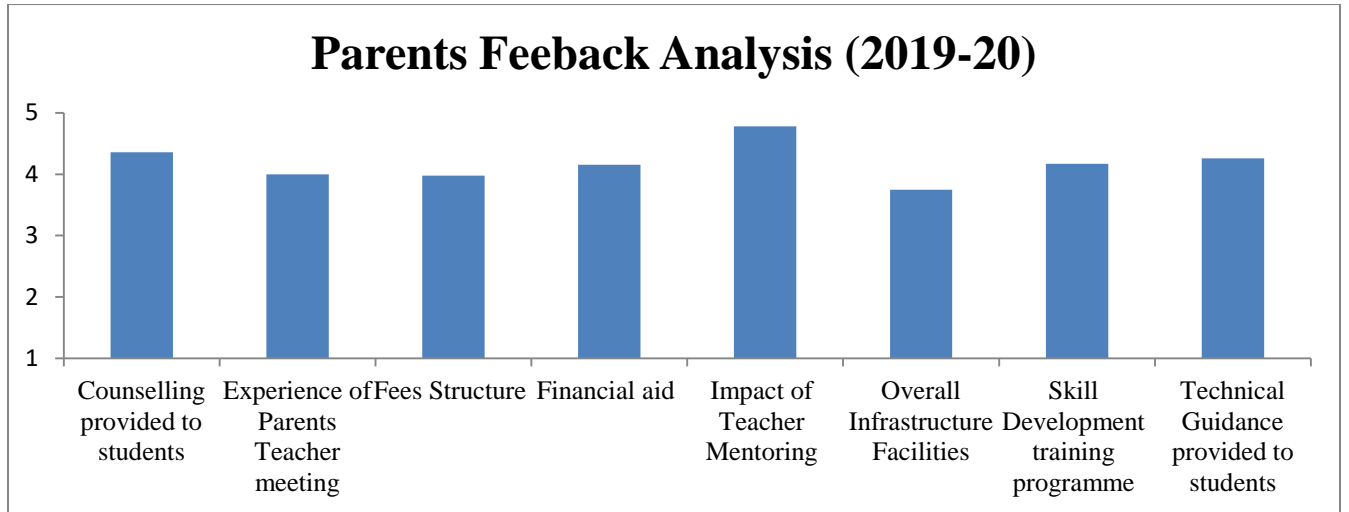

Government of Maharashtra
ISMAIL YUSUF COLLEGE OF ARTS, SCIENCE & COMMERCE

(Affiliated to University of Mumbai)

Jogeshwari Station Road, Jogeshwari - East, Mumbai - 400 060

Email: principaliyc@rediffmail.com

Website: www.ismailyusufcollege.in

Above chart is based on quantitative response received with “1” being poor to “5” being excellent and contains the average of the total points.

PRINCIPAL
Government of Maharashtra's
Ismail Yusuf College of
Arts, Science & Commerce.
Jogeshwari (East), Mumbai - 400 060