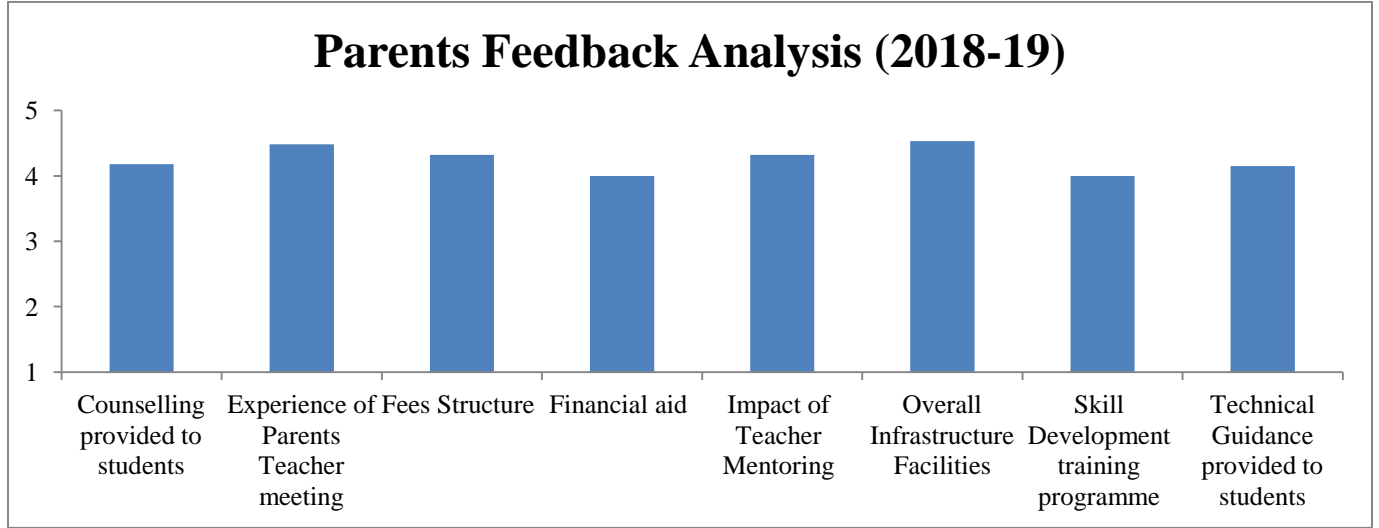

Government of Maharashtra
ISMAIL YUSUF COLLEGE OF ARTS, SCIENCE & COMMERCE
(Affiliated to University of Mumbai)

Jogeshwari Station Road, Jogeshwari - East, Mumbai - 400 060
Email: principaliyc@rediffmail.com

Website: www.ismailyusufcollege.in

Above chart is based on quantitative response received with “1” being poor to “5” being excellent and contains the average of the total points.

PRINCIPAL
Government of Maharashtra's
Ismail Yusuf College of
Arts, Science & Commerce.
Jogeshwari (East), Mumbai - 400 060