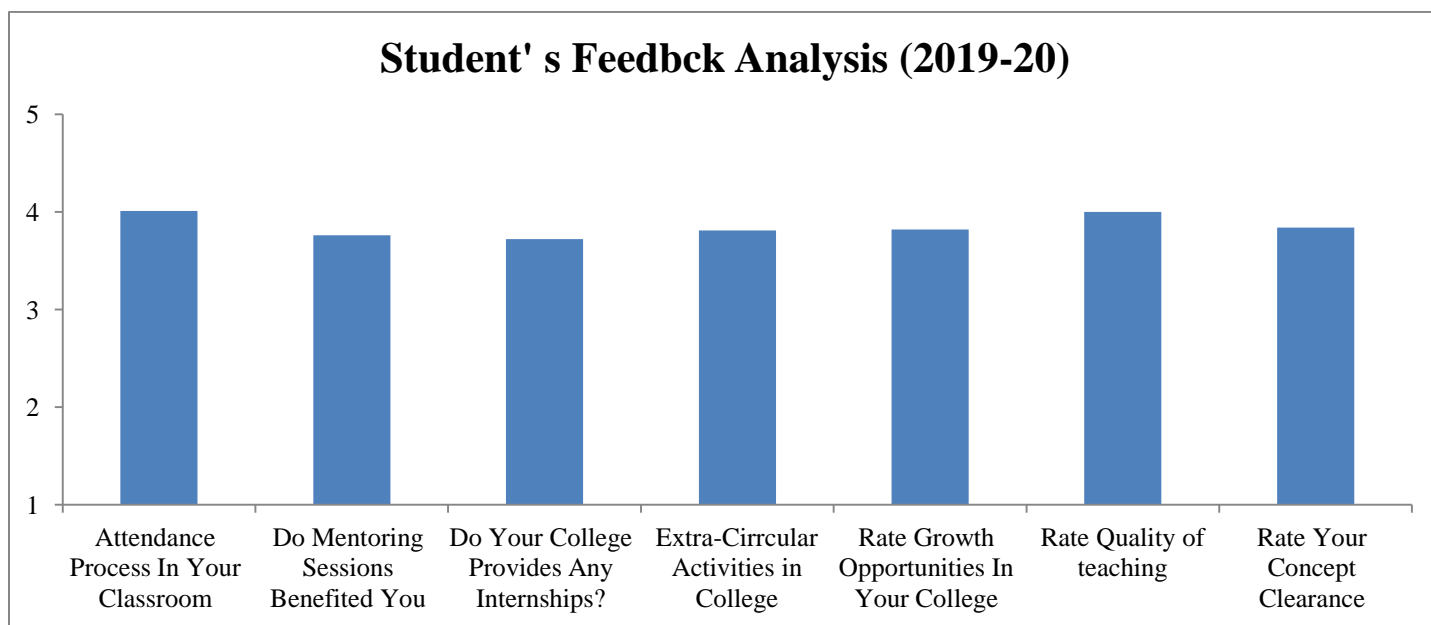

Government of Maharashtra
ISMAIL YUSUF COLLEGE OF ARTS, SCIENCE & COMMERCE
(Affiliated to University of Mumbai)

Jogeshwari Station Road, Jogeshwari - East, Mumbai - 400 060
Email: principaliyc@rediffmail.com

Website: www.ismailyusufcollege.in

Above chart is based on quantitative response received with “1” being poor to “5” being excellent and contains the average of the total points.

PRINCIPAL
Government of Maharashtra's
Ismail Yusuf College of
Arts, Science & Commerce.
Jogeshwari (East), Mumbai - 400 060