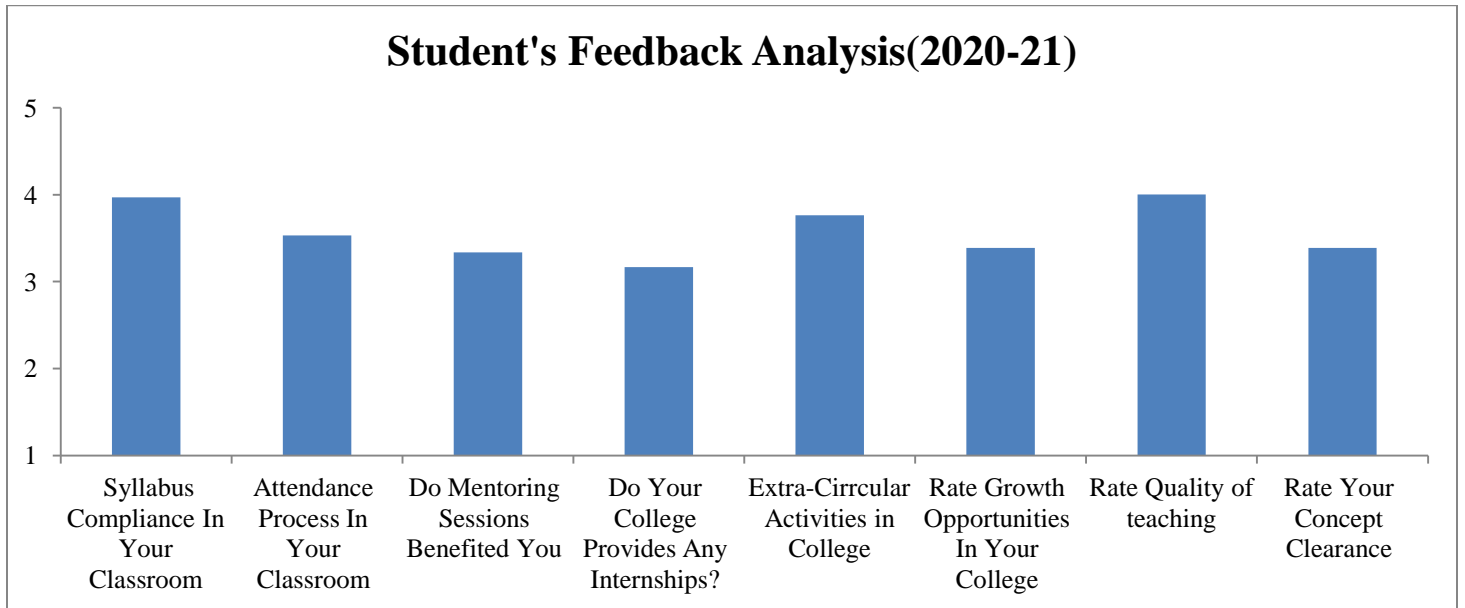

Government of Maharashtra
ISMAIL YUSUF COLLEGE OF ARTS, SCIENCE & COMMERCE
(Affiliated to University of Mumbai)

Jogeshwari Station Road, Jogeshwari - East, Mumbai - 400 060

Email: principaliyc@rediffmail.com

Website: www.ismailyusufcollege.in

Above chart is based on quantitative response received with “1” being poor to “5” being excellent and contains the average of the total points.

PRINCIPAL
Government of Maharashtra's
Ismail Yusuf College of
Arts, Science & Commerce.
Jogeshwari (East), Mumbai - 400 060