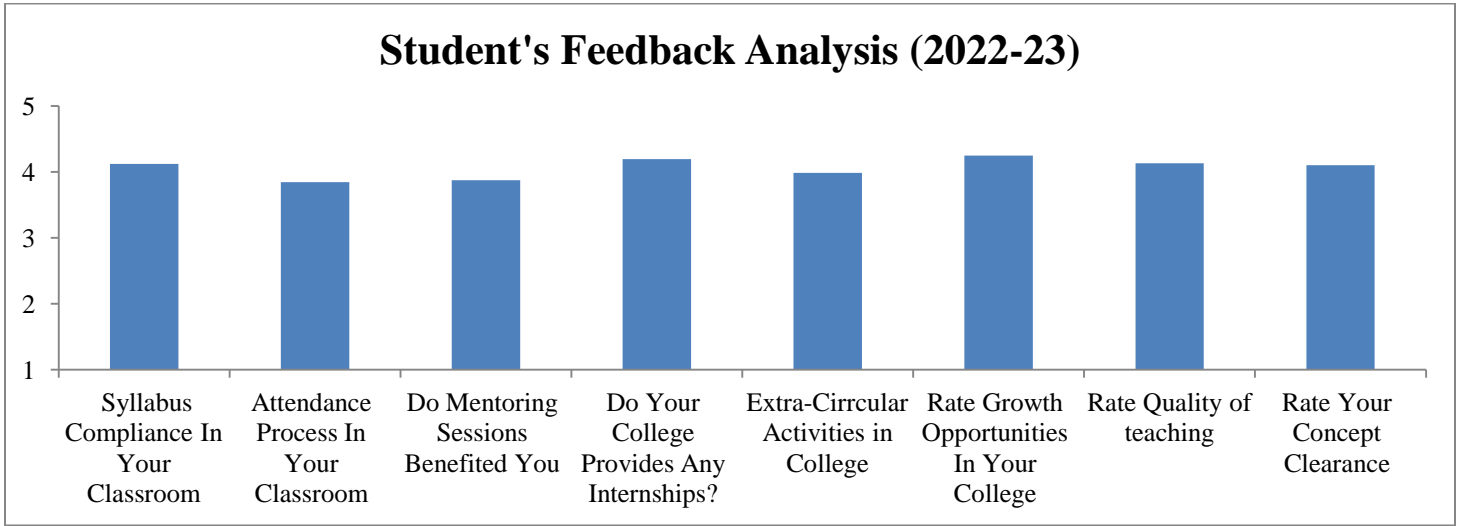

Government of Maharashtra
ISMAIL YUSUF COLLEGE OF ARTS, SCIENCE & COMMERCE
(Affiliated to University of Mumbai)

Jogeshwari Station Road, Jogeshwari - East, Mumbai - 400 060

Email: principaliyc@rediffmail.com

Website: www.ismailyusufcollege.in

Above chart is based on quantitative response received with "1" being poor to "5" being excellent and contains the average of the total points.

PRINCIPAL
Government of Maharashtra's
Ismail Yusuf College of
Arts, Science & Commerce.
Jogeshwari (East), Mumbai - 400 060