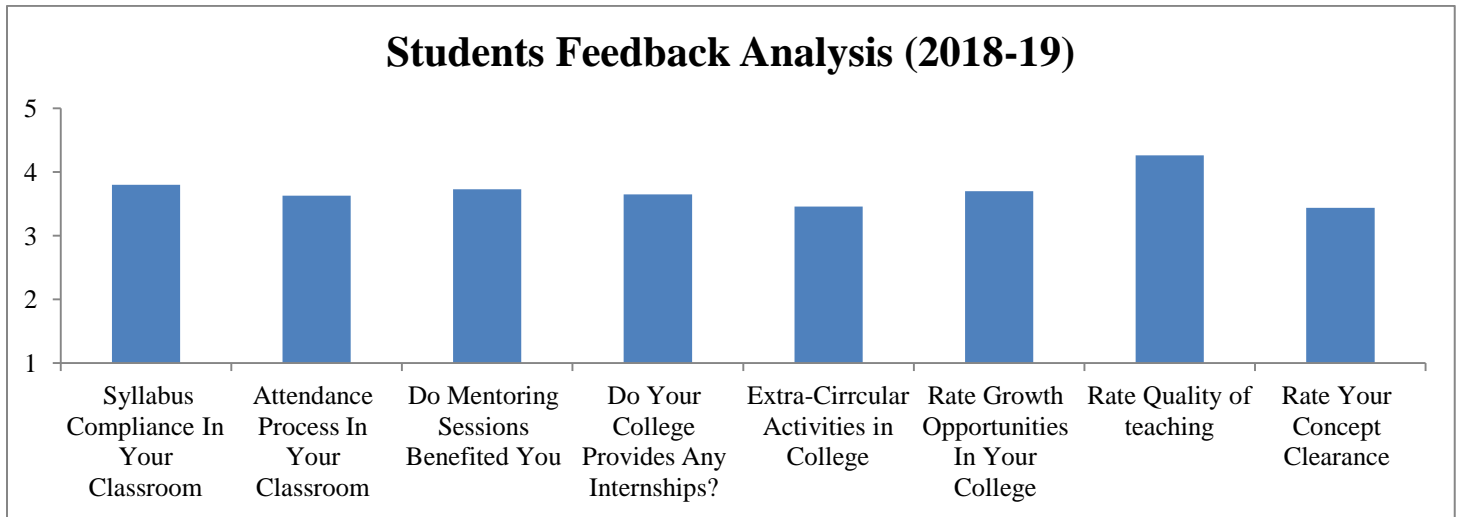

Government of Maharashtra
ISMAIL YUSUF COLLEGE OF ARTS, SCIENCE & COMMERCE
(Affiliated to University of Mumbai)

Jogeshwari Station Road, Jogeshwari - East, Mumbai - 400 060
Email: principaliyc@rediffmail.com

Website: www.ismailyusufcollege.in

Above chart is based on quantitative response received with “1” being poor to “5” being excellent and contains the average of the total points.

PRINCIPAL
Government of Maharashtra's
Ismail Yusuf College of
Arts, Science & Commerce.
Jogeshwari (East), Mumbai - 400 060