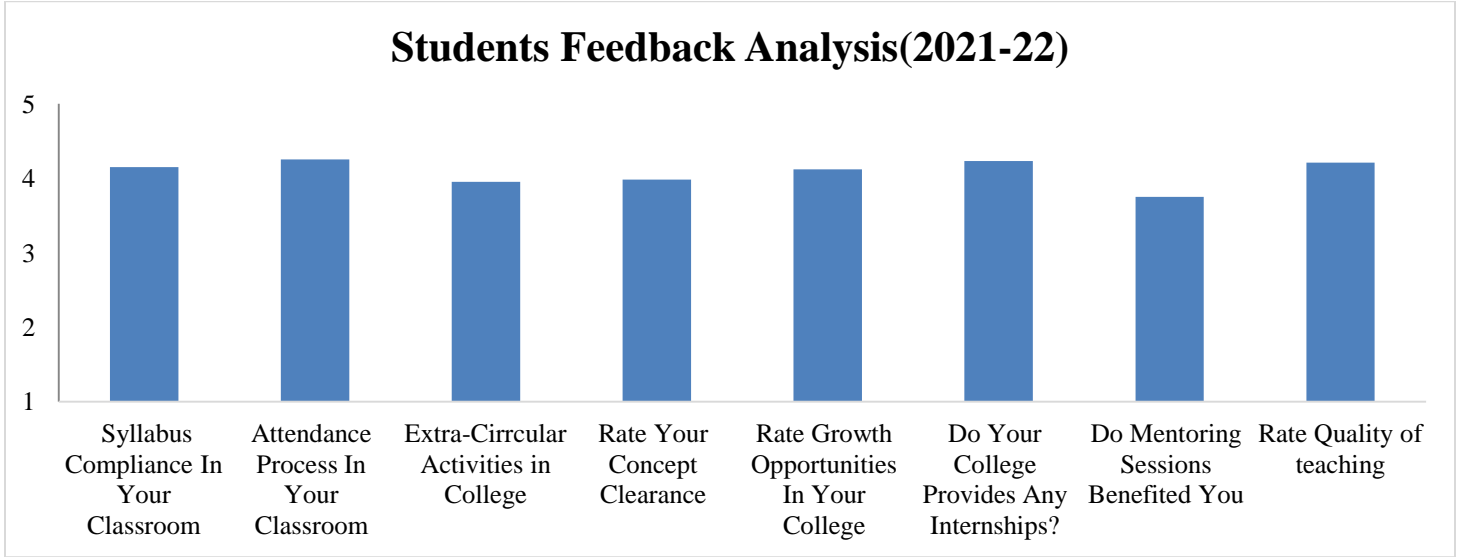

Government of Maharashtra
ISMAIL YUSUF COLLEGE OF ARTS, SCIENCE & COMMERCE
(Affiliated to University of Mumbai)

Jogeshwari Station Road, Jogeshwari - East, Mumbai - 400 060

Email: principalyc@rediffmail.com

Website: www.ismailyusufcollege.in

Above chart is based on quantitative response received with “1” being poor to “5” being excellent and contains the average of the total points.

PRINCIPAL
Government of Maharashtra's
Ismail Yusuf College of
Arts, Science & Commerce.
Jogeshwari (East), Mumbai - 400 060