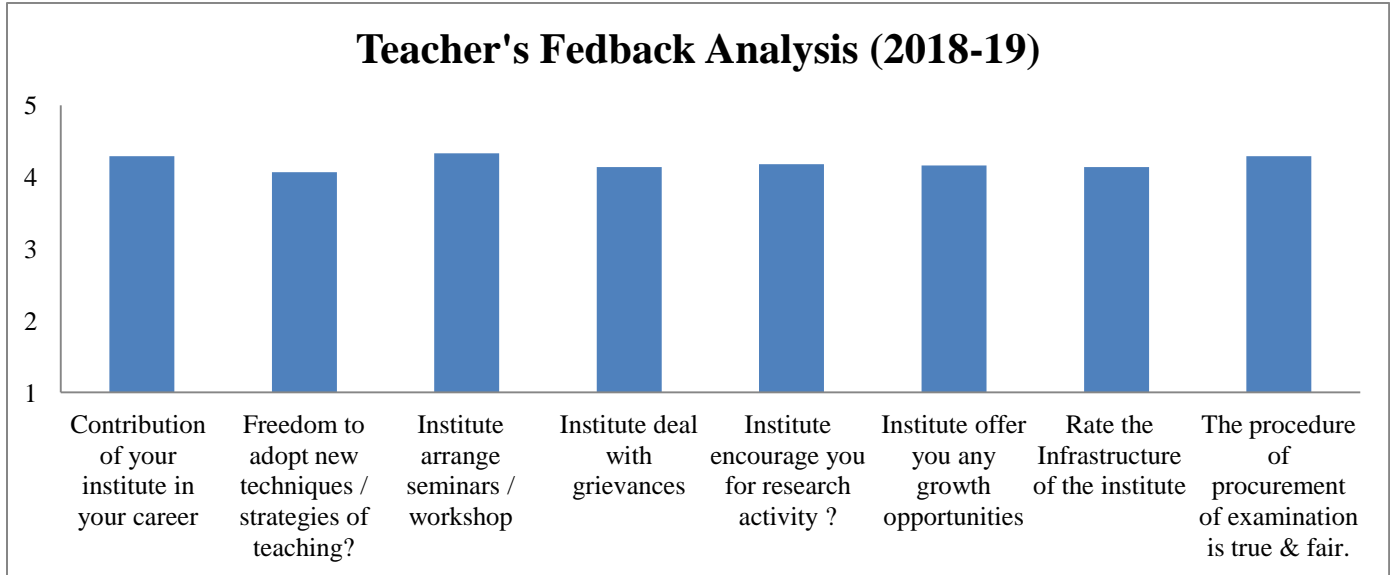

Government of Maharashtra
ISMAIL YUSUF COLLEGE OF ARTS, SCIENCE & COMMERCE
(Affiliated to University of Mumbai)

Jogeshwari Station Road, Jogeshwari - East, Mumbai - 400 060

Email: principaliyc@rediffmail.com

Website: www.ismailyusufcollege.in

Above chart is based on quantitative response received with “1” being poor to “5” being excellent and contains the average of the total points.

PRINCIPAL
Government of Maharashtra's
Ismail Yusuf College of
Arts, Science & Commerce.
Jogeshwari (East), Mumbai - 400 060